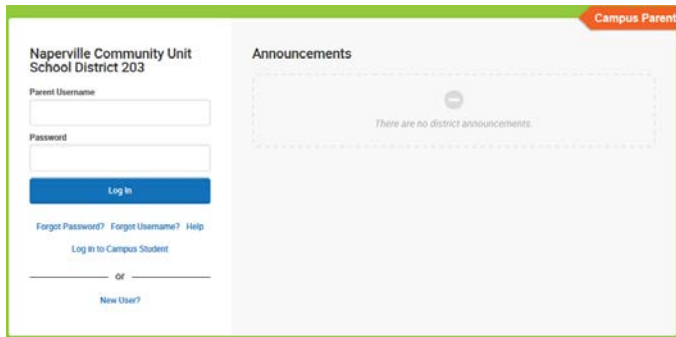

Naperville CUSD 203 Campus Portal Instructions for Parents

Login Screen

1. Access the portal site through your internet browser at <https://infinitecampus.naperville203.org/campus/portal/naperville.jsp>
2. Enter your username and password – Each parent/guardian will have a separate username and password.